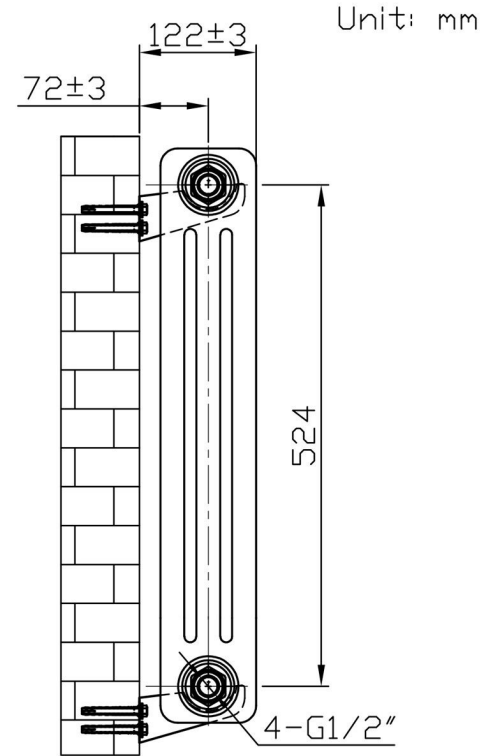

Imperia 3 Column Horizontal 600 x 1010mm. Painted

Technical Drawing

Eastbrook 

Eastbrook Road, Gloucester GL4 3DB

Technical Helpline : 01452 317890

Mon - Fri / 8am - 5pm

Email : technical@eastbrookco.com