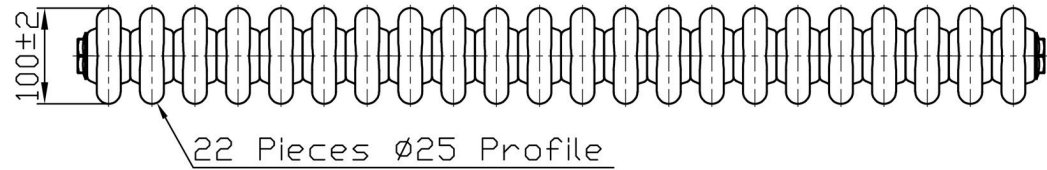

Imperia 3 Column Horizontal 600 x 1010mm. Painted

Technical Drawing

Eastbrook 

Eastbrook Road, Gloucester GL4 3DB

Technical Helpline : 01452 317890

Mon - Fri / 8am - 5pm

Email : technical@eastbrookco.com