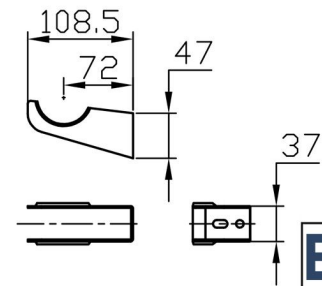

Imperia 3 Column Horizontal 600 x 1010mm. Painted

Technical Drawing

Eastbrook 

Eastbrook Road, Gloucester GL4 3DB

Technical Helpline : 01452 317890

Mon - Fri / 8am - 5pm

Email : technical@eastbrookco.com