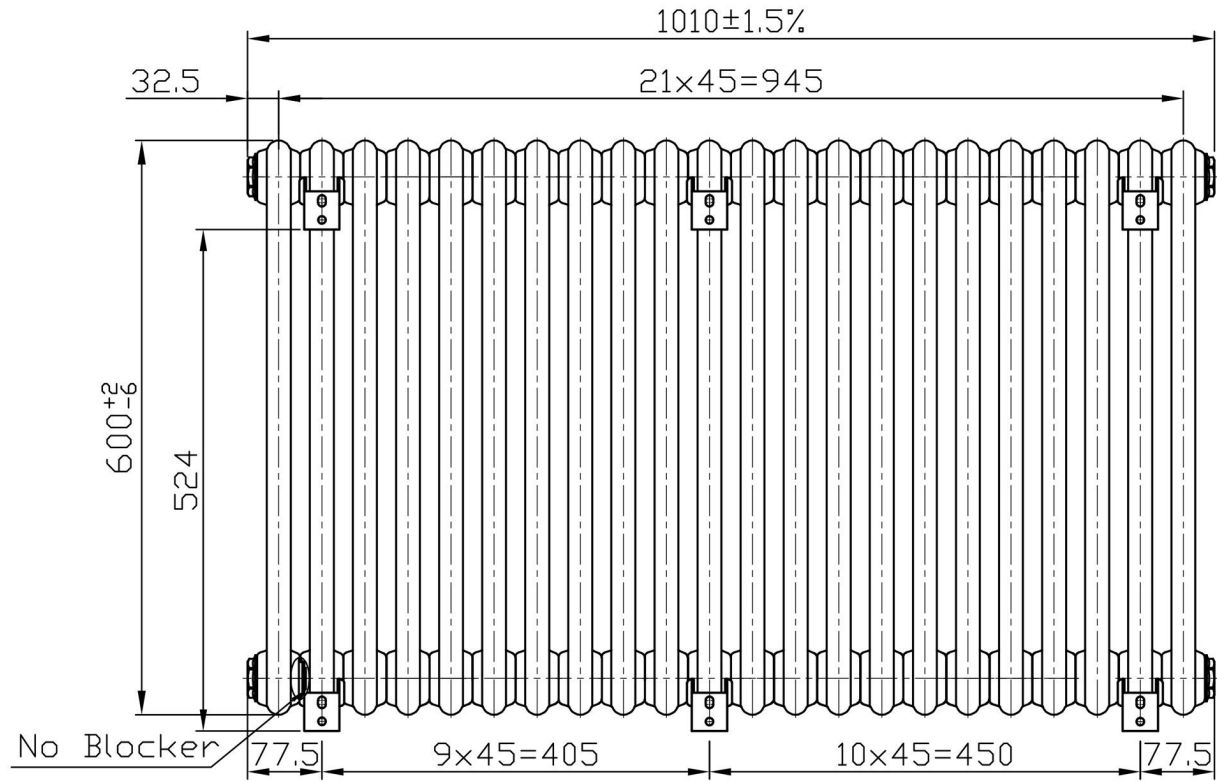

Imperia 3 Column Horizontal 600 x 1010mm. Painted

Technical Drawing

Eastbrook 

Eastbrook Road, Gloucester GL4 3DB

Technical Helpline : 01452 317890

Mon - Fri / 8am - 5pm

Email : technical@eastbrookco.com